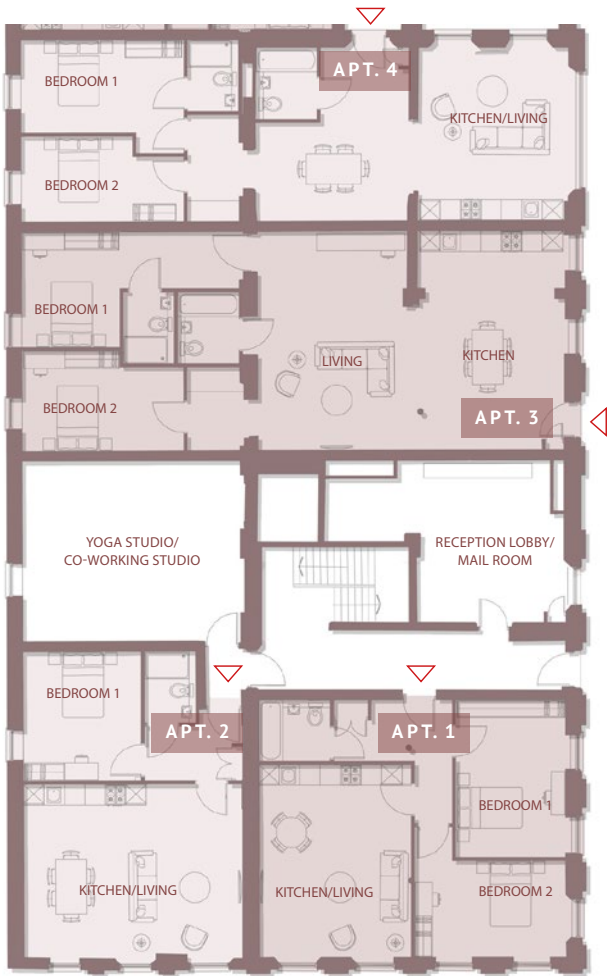

The Dye Factory

GROUND FLOOR

APARTMENT 1 (2 BEDROOM)

Total area: 69 SQM 743 SQ FT

Kitchen + Living	4.45m X 5.96m	14'6" X 19'6"
Bedroom 1	3.22m X 4.62m	10'6" X 15'2"
Bedroom 2	4.44m X 2.82m	14'6" X 7'5"
Ceiling height	3.5m	

APARTMENT 2 (1 BEDROOM)

Total area: 56.1 SQM 604 SQ FT

Kitchen + Living	6.39m X 5.12m	21'0" X 17'0"
Bedroom 1	3.46m X 3.79m	11'4" X 12'4"
Ceiling height	3.5m	

APARTMENT 3 (2 BEDROOM)

Total area: 102.4 SQM 1102 SQ FT

Kitchen + Living	8.97m X 6.43m	29'4" X 21'1"
Bedroom 1	2.89m X 3.38m	9'5" X 11'1"
Bedroom 2	4.74m X 2.93m	15'6" X 9'6"
Ceiling height	2.8m	

APARTMENT 4 (2 BEDROOM)

Total area: 83.8 SQM 902 SQ FT

Kitchen + Living	8.70m X 5.06m	28'5" X 16'6"
Bedroom 1	4.77m X 2.72m	15'6" X 8'9"
Bedroom 2	4.76m X 2.51m	15'6" X 8'2"
Ceiling height	3.5 and 4.2m sloping to 6.1m	