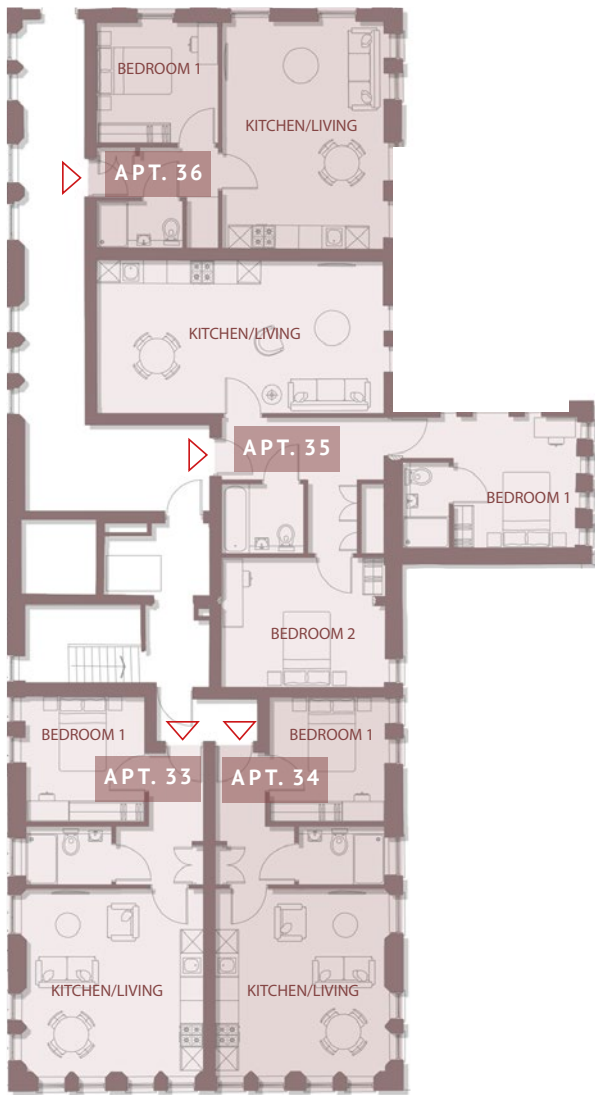

The Penthouse Collection

SECOND FLOOR

APARTMENT 33 (1 BEDROOM)

Total area: 42.5 SQM 457 SQ FT
 Kitchen + Living 4.53m X 4.69m 14'9" X 15'4"
 Bedroom 1 3.06m X 3.24m 10'0" X 10'6"
 Ceiling height 2.4m

APARTMENT 34 (1 BEDROOM)

Total area: 40 SQM 430 SQ FT
 Kitchen + Living 4.35m X 4.68m 14'3" X 15'4"
 Bedroom 1 2.97m X 3.20m 9'7" X 10'5"
 Ceiling height 2.4m

APARTMENT 35 (2 BEDROOM)

Total area: 71.9 SQM 774 SQ FT
 Kitchen + Living 7.34m X 3.94m 24'1" X 12'9"
 Bedroom 1 3.11m X 3.36m 10'2" X 11'0"
 Bedroom 2 4.17m X 3.32m 13'7" X 10'9"
 Ceiling height 2.4m

APARTMENT 36 (1 BEDROOM)

Total area: 43.5 SQM 468 SQ FT
 Kitchen + Living 4.12m X 5.85m 13'5" X 19'2"
 Bedroom 1 3.12m X 3.10m 10'2" X 10'2"
 Ceiling height 2.4m