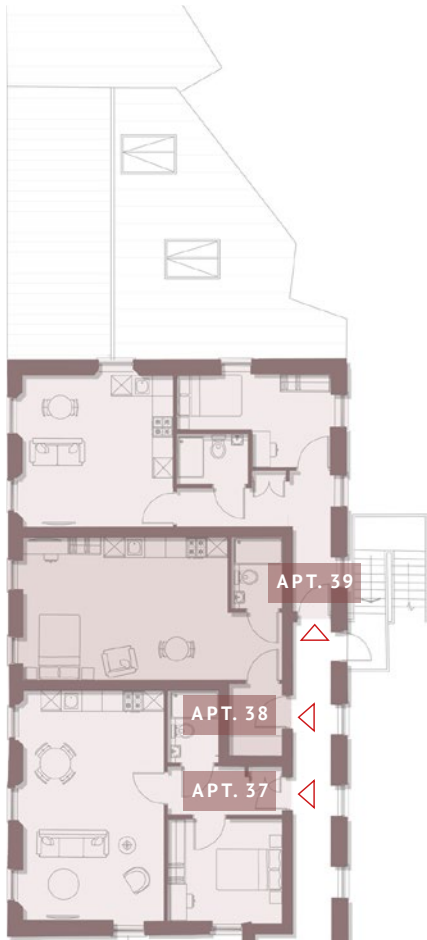

Printworks

SECOND FLOOR

APARTMENT 37 (1 BEDROOM)

Total area: 46.5 SQM 501 SQ FT

Kitchen + Living 4.12m X 6.73m 13'5" X 22'1"

Bedroom 1 3.35m X 3.08m 11'0" X 10'1"

Ceiling height 3m

APARTMENT 38 (STUDIO)

Total area: 37 SQM 398 SQ FT

Kitchen + Living+Bedroom

7.57m X 4.18m 24'8" X 13'7"

Ceiling height 3m

APARTMENT 39 (1 BEDROOM)

Total area: 43.7 SQM 470 SQ FT

Kitchen + Living 4.42m X 4.46m 14'5" X 14'6"

Bedroom 1 4.50m X 2.74m 14'8" X 9'0"

Ceiling height 3m