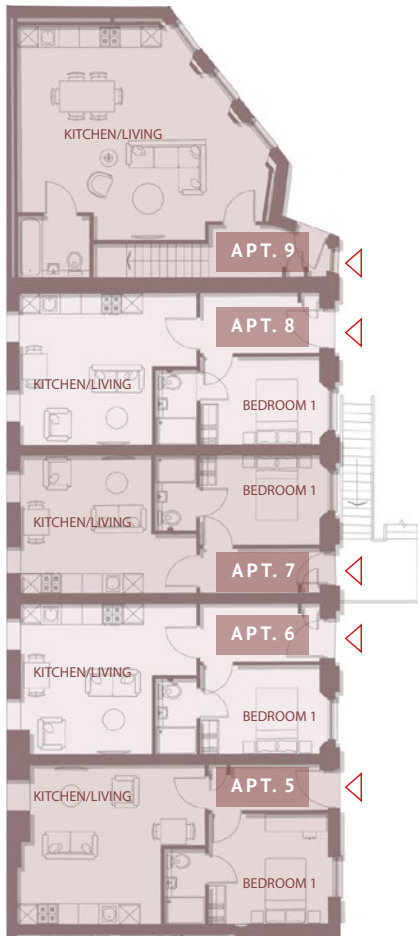

## GROUND FLOOR

### APARTMENT 5 (1 BEDROOM)

Total area: 41.9 SQM 451 SQ FT  
 Kitchen + Living 5.12m X 4.64m 16'8" X 15'2"  
 Bedroom 1 3.50m X 3.22m 11'5" X 10'6"  
 Ceiling height 3.5m

### APARTMENT 6 (1 BEDROOM)

Total area: 38.8 SQM 418 SQ FT  
 Kitchen + Living 5.15m X 4.40m 16'9" X 14'4"  
 Bedroom 1 3.50m X 2.60m 11'5" X 8'5"  
 Ceiling height 3.5m

### APARTMENT 7 (1 BEDROOM)

Total area: 37 SQM 398 SQ FT  
 Kitchen + Living 5.15m X 4.04m 16'9" X 13'3"  
 Bedroom 1 3.52m X 2.63m 11'5" X 8'6"  
 Ceiling height 3.5m